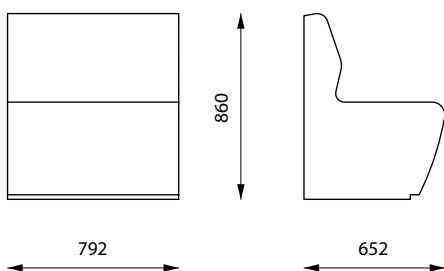

## INFO

Dimensions: 792 x 652 x 860 / 450 mm

Weight: 385 / 275 kg

Material: cast high performance concrete (HPC)

Standard color: white

Finish: natural cast

Treatment: impregnated

Fixing: with antifreeze adhesive on load-bearing walking surface

## MEASUREMENTS

0 500 mm

LNG-WB

LNG-W

## INFO

Dimensions: 792 x 1005 / 1235 x 450 / 860 mm

Weight: 375 / 435 / 600 kg

Material: cast high performance concrete (HPC)

Standard color: white

Finish: natural cast

Treatment: impregnated

Fixing: with antifreeze adhesive on load-bearing walking surface

## INFO

Dimensions: 792 x 1235 / 1005 x 450 mm

Weight: 445 / 385 / 395 kg

Material: cast high performance concrete (HPC)

Standard color: white

Finish: natural cast

Treatment: impregnated

Fixing: with antifreeze adhesive on load-bearing walking surface