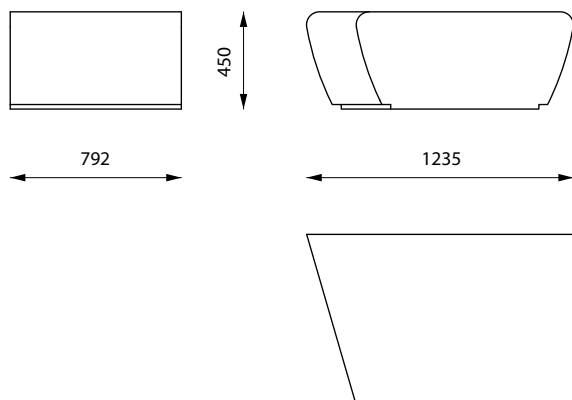

## INFO

Dimensions: 792 x 652 x 860 / 450 mm

Weight: 385 / 275 kg

Material: cast high performance concrete (HPC)

Standard color: white

Finish: natural cast

Treatment: impregnated

Fixing: with antifreeze adhesive on load-bearing walking surface

## INFO

Dimensions: 792 x 1005 / 1235 x 450 / 860 mm

Weight: 375 / 435 / 600 kg

Material: cast high performance concrete (HPC)

Standard color: white

Finish: natural cast

Treatment: impregnated

Fixing: with antifreeze adhesive on load-bearing walking surface

## INFO

Dimensions: 792 x 1235 / 1005 x 450 mm

Weight: 445 / 385 / 395 kg

Material: cast high performance concrete (HPC)

Standard color: white

Finish: natural cast

Treatment: impregnated

Fixing: with antifreeze adhesive on load-bearing walking surface

## MEASUREMENTS

0 500 mm

LNG-FWE

LNG-FSE

LNG-FC