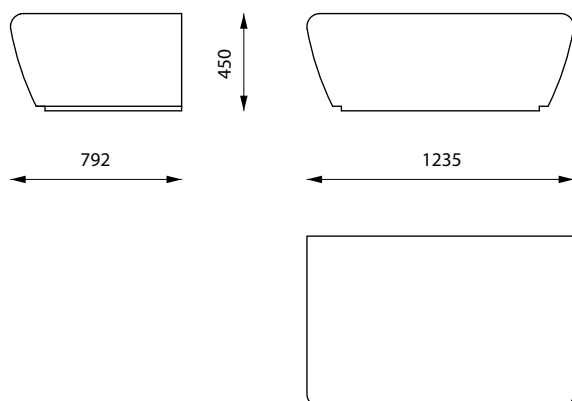

MEASUREMENTS

0 500 mm

LNG-FWE