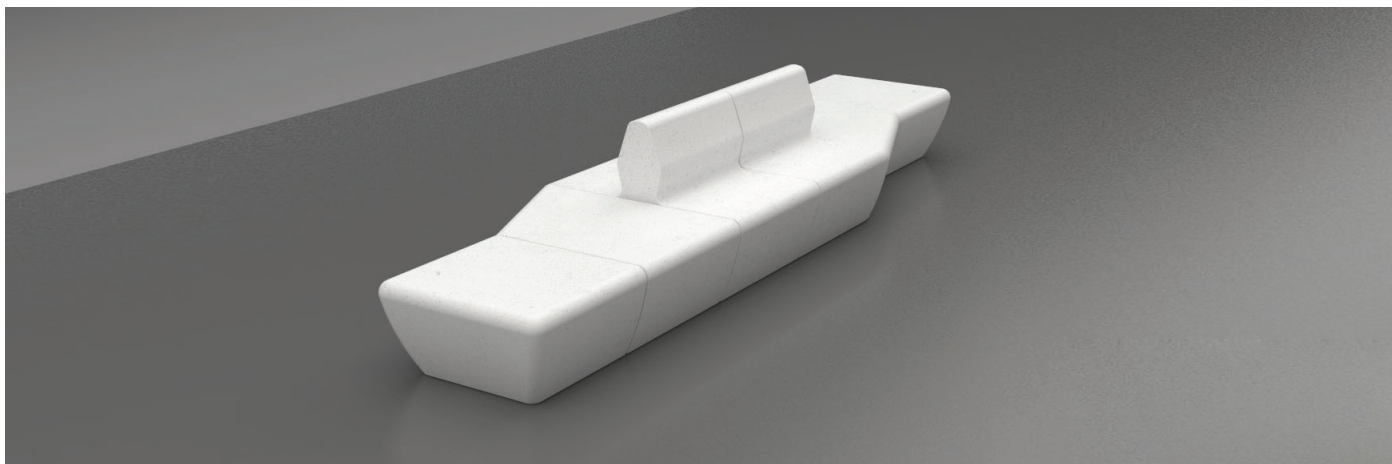

LUNGO

MODULAR BENCH SYSTEM

Design: Mark Nagy-Mihaly

Year: 2019

Idea and Concept: Palatium Studio

Product family code: LNG