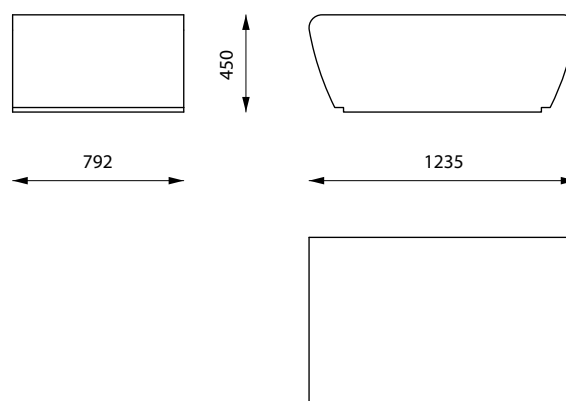

Design: Mark Nagy-Mihaly

Year: 2019

Idea and Concept: Palatium Studio

Product codes: LNG-FS, LNG-FW, LNG-FB

INFO

Dimensions: 792 x 1005 / 1235 x 450 / 860 mm

Weight: 375 / 435 / 600 kg

Material: cast high performance concrete (HPC)

Standard color: white

Finish: natural cast

Treatment: impregnated

Fixing: with antifreeze adhesive on load-bearing walking surface

MEASUREMENTS

0 500 mm

LNG-FW

INSTALLATION

The bench may be lifted with lifting straps and a special lifting hook packed with the product.