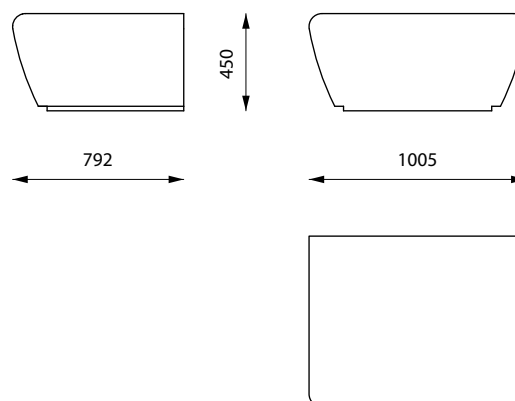

Design: Mark Nagy-Mihaly

Year: 2019

Idea and Concept: Palatium Studio

Product codes: LNG-FWE, LNG-FSE, LNG-FC

INFO

Dimensions: 792 x 1235 / 1005 x 450 mm

Weight: 445 / 385 / 395 kg

Material: cast high performance concrete (HPC)

Standard color: white

Finish: natural cast

Treatment: impregnated

Fixing: with antifreeze adhesive on load-bearing walking surface

MEASUREMENTS

0 500 mm

LNG-FSE

INSTALLATION

The bench may be lifted with lifting straps and a special lifting hook packed with the product.