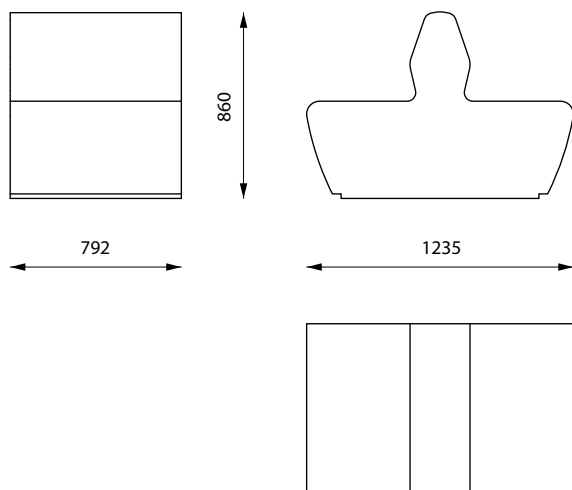

## INFO

Dimensions: 792 x 652 x 860 / 450 mm

Weight: 385 / 275 kg

Material: cast high performance concrete (HPC)

Standard color: white

Finish: natural cast

Treatment: impregnated

Fixing: with antifreeze adhesive on load-bearing walking surface

## INFO

Dimensions: 792 x 1005 / 1235 x 450 / 860 mm

Weight: 375 / 435 / 600 kg

Material: cast high performance concrete (HPC)

Standard color: white

Finish: natural cast

Treatment: impregnated

Fixing: with antifreeze adhesive on load-bearing walking surface

## MEASUREMENTS

0 500 mm

LNG-FS

LNG-FW

LNG-FB

## INFO

Dimensions: 792 x 1235 / 1005 x 450 mm

Weight: 445 / 385 / 395 kg

Material: cast high performance concrete (HPC)

Standard color: white

Finish: natural cast

Treatment: impregnated

Fixing: with antifreeze adhesive on load-bearing walking surface