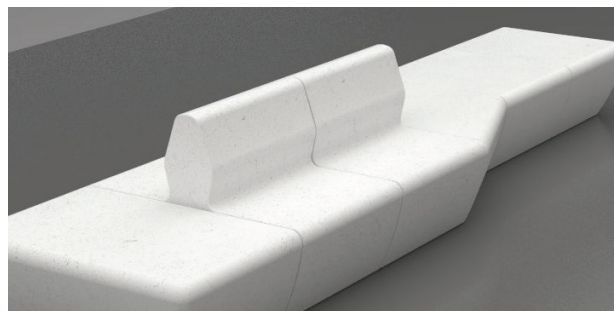

## INFO

Dimensions: 792 x 1005 / 1235 x 450 / 860 mm

Weight: 375 / 435 / 600 kg

Material: cast high performance concrete (HPC)

Standard color: white

Finish: natural cast

Treatment: impregnated

Fixing: with antifreeze adhesive on load-bearing walking surface