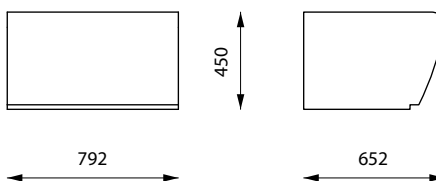

## INFO

Dimensions: 792 x 652 x 860 / 450 mm

Weight: 385 / 275 kg

Material: cast high performance concrete (HPC)

Standard color: white

Finish: natural cast

Treatment: impregnated

Fixing: with antifreeze adhesive on load-bearing walking surface

## MEASUREMENTS

0 500 mm

LNG-WB

LNG-W

## INFO

Dimensions: 792 x 1005 / 1235 x 450 / 860 mm

Weight: 375 / 435 / 600 kg

Material: cast high performance concrete (HPC)

Standard color: white

Finish: natural cast

Treatment: impregnated

Fixing: with antifreeze adhesive on load-bearing walking surface

## INFO

Dimensions: 792 x 1235 / 1005 x 450 mm

Weight: 445 / 385 / 395 kg

Material: cast high performance concrete (HPC)

Standard color: white

Finish: natural cast

Treatment: impregnated

Fixing: with antifreeze adhesive on load-bearing walking surface