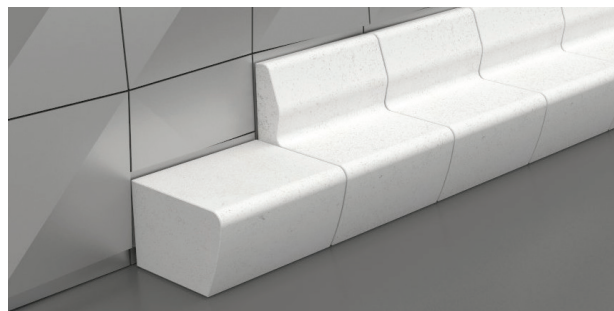

## INFO

Dimensions: 792 x 652 x 860 / 450 mm

Weight: 385 / 275 kg

Material: cast high performance concrete (HPC)

Standard color: white

Finish: natural cast

Treatment: impregnated

Fixing: with antifreeze adhesive on load-bearing walking surface