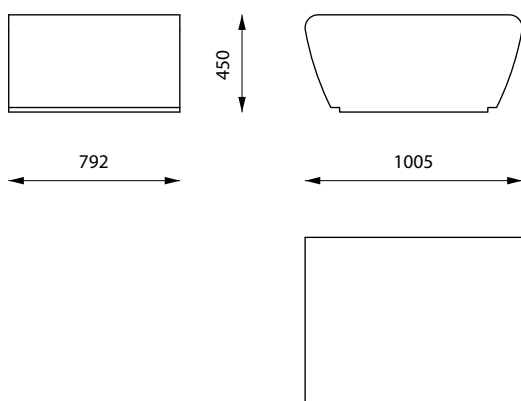

MEASUREMENTS

0 500 mm

LNG-FS