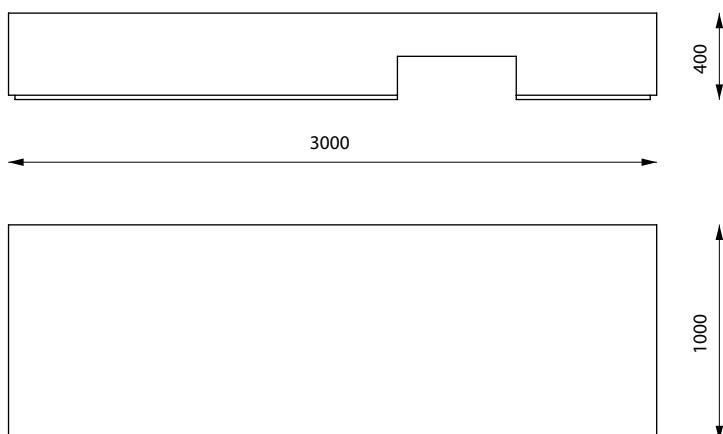

Design: Skardelli Görgy

Year: 2017

Product codes: LDY-300, LDY-300-LED

INFO

Dimensions: 1000 x 3000 x 400 mm

Weight: 1130 kg

Material: cast high performance concrete (HPC)

Standard color: white

Finish: natural cast

Treatment: impregnated

Lighting: IP 65 protected LED light

Fixing: no fixing needed

MEASUREMENTS

0  500 mm

LDY-300

LDY-300-LED (with LED lighting)