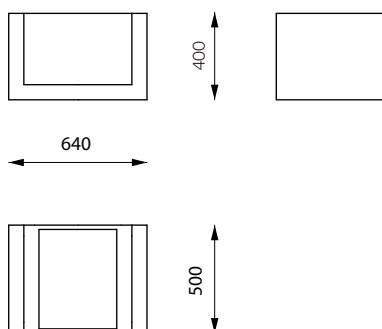

MEASUREMENTS

0 ——— 500 mm

CUB-OKA
130 kg

CUB-2SZ
260 kg

CUB-3SZ
250 kg

CUB-KAS
130 KG

INSTALLATION

The bench may be lifted with lifting straps.
For further information see Installation Guide.