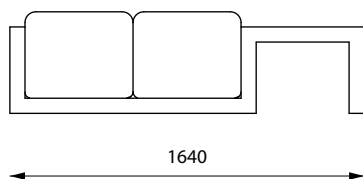

Design: Peter Istvan Varga
Year: 2012

INFO

Material:	high performance concrete (HPC)
Standard colour:	white
Finish:	natural cast
Treatment:	impregnated
Seat:	waterproof fabric
Metal:	powder coated galvanized steel
Lifting:	with lifting straps
Placement:	on load-bearing, ready-to-use walking surface
Fixing:	no fixing needed
Cleaning:	with neutral detergent

MEASUREMENTS

0 ——— 500 mm

CUB-OKA
130 kg

CUB-2SZ
260 kg

CUB-3SZ
250 kg

CUB-KAS
130 KG

INSTALLATION

The bench may be lifted with lifting straps.
For further information see Installation Guide.