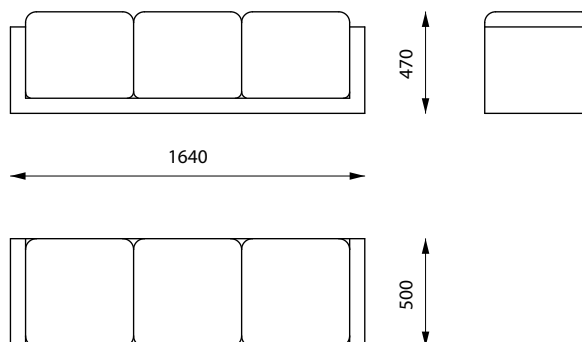

MEASUREMENTS

0 ——— 500 mm

CUB-OKA
130 kg

CUB-2SZ
260 kg

CUB-3SZ
250 kg

CUB-KAS
130 KG

INSTALLATION

The bench may be lifted with lifting straps.
For further information see Installation Guide.