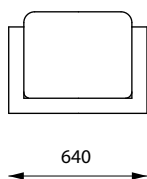

MEASUREMENTS

0 ——— 500 mm

CUB-OKA
130 kg

CUB-2SZ
260 kg

CUB-3SZ
250 kg

CUB-KAS
130 KG

INSTALLATION

The bench may be lifted with lifting straps.
For further information see Installation Guide.