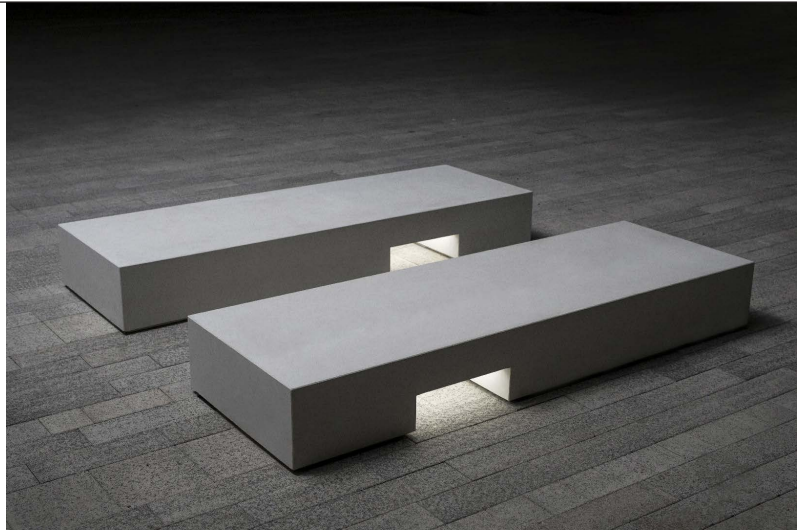

LUDY

concrete lighting bench

Design: Skardelli György

Year: 2017

INFO

Dimensions: 1000 x 3000 x 400 mm

Weight: 1130 kg

Material: cast high performance concrete (HPC)

Standard color: white

Finish: natural cast

Treatment: impregnated

Lighting: IP 65 protected LED light

Fixing: -

MEASUREMENTS

PLACEMENT

The bench may be lifted by lifting straps.