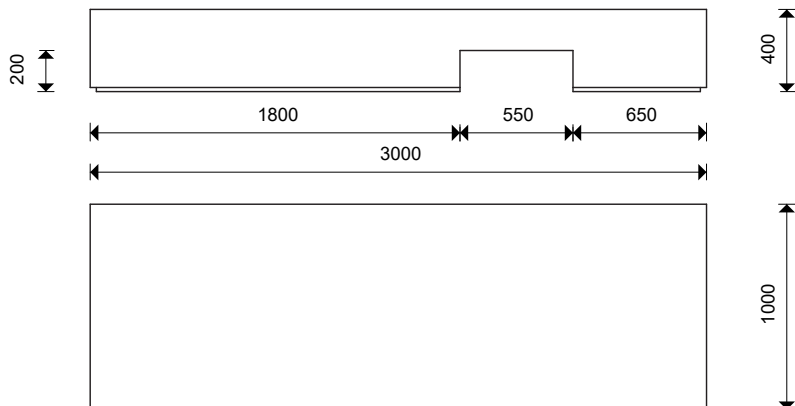

LUDY

concrete lighting bench

Design: Skardelli György

Year: 2017

INFO

Dimensions: 1000 x 3000 x 400 mm

Weight: 1130 kg

Material: cast high performance concrete (HPC)

Standard color: white

Finish: natural cast

Treatment: impregnated

Lighting: IP 65 protected LED light

Fixing: -

MEASUREMENTS

PLACEMENT

The bench may be lifted by lifting straps.