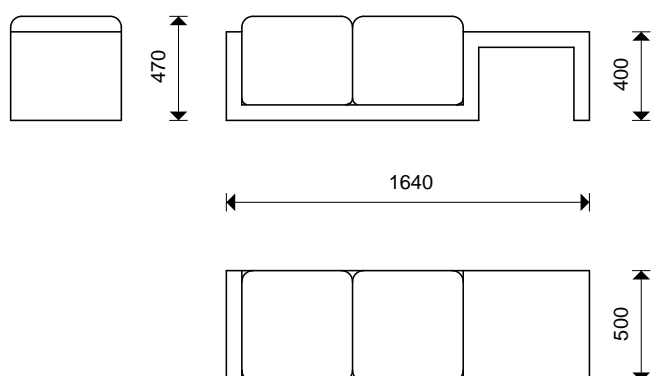

## INFO

**Dimensions:** 640 x 500 x 470 mm

**Weight:** 130 kg

**Material:** cast high performance concrete (HPC)

**Standard color:** white

**Finish:** natural cast

**Treatment:** impregnated

**Seat:** waterproof fabric

## INFO

**Dimensions:** 1640 x 500 x 470 mm

**Weight:** 250 kg

**Material:** cast high performance concrete (HPC)

**Standard color:** white

**Finish:** natural cast

**Treatment:** impregnated

**Seat:** waterproof fabric

## MEASUREMENTS

## INFO

**Dimensions:** 1640 x 500 x 470 mm

**Weight:** 230 kg

**Material:** cast high performance concrete (HPC)

**Standard color:** white

**Finish:** natural cast

**Treatment:** impregnated

**Seat:** waterproof fabric