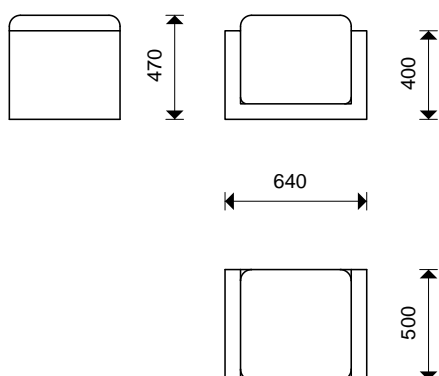

## INFO

**Dimensions:** 640 x 500 x 470 mm

**Weight:** 130 kg

**Material:** cast high performance concrete (HPC)

**Standard color:** white

**Finish:** natural cast

**Treatment:** impregnated

**Seat:** waterproof fabric

## MEASUREMENTS

## INFO

**Dimensions:** 1640 x 500 x 470 mm

**Weight:** 250 kg

**Material:** cast high performance concrete (HPC)

**Standard color:** white

**Finish:** natural cast

**Treatment:** impregnated

**Seat:** waterproof fabric

## INFO

**Dimensions:** 1640 x 500 x 470 mm

**Weight:** 230 kg

**Material:** cast high performance concrete (HPC)

**Standard color:** white

**Finish:** natural cast

**Treatment:** impregnated

**Seat:** waterproof fabric