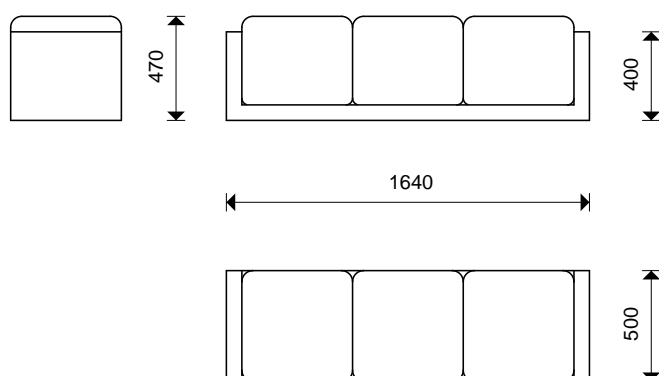

## INFO

**Dimensions:** 1640 x 500 x 470 mm

**Weight:** 250 kg

**Material:** cast high performance concrete (HPC)

**Standard color:** white

**Finish:** natural cast

**Treatment:** impregnated

**Seat:** waterproof fabric

## MEASUREMENTS

## INFO

**Dimensions:** 1640 x 500 x 470 mm

**Weight:** 230 kg

**Material:** cast high performance concrete (HPC)

**Standard color:** white

**Finish:** natural cast

**Treatment:** impregnated

**Seat:** waterproof fabric